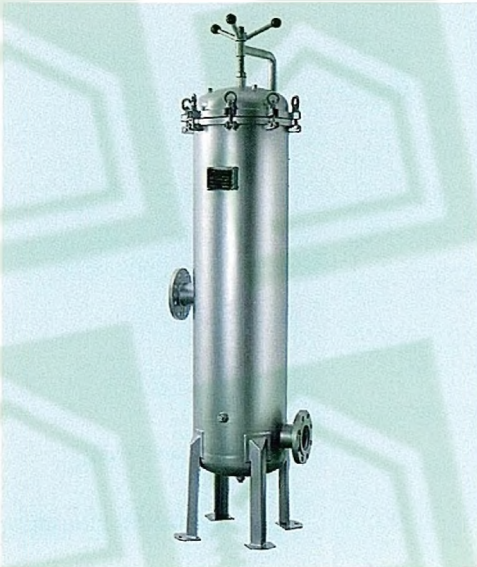

Abnie Paidar Sabz Water & Wastewater Environmental Management

BN5-Cartridge Filter Housing

Material: SUS304, SUS316L;

Max design working pressure 150 Psi

Polished or sandblast external surface.

Model	A (mm)	B (mm)	C (mm)	D (mm)	F (mm)	E (mm)	H (mm)	In/Out	Drain
BN5-W15L3	370	800	1580	φ 350	200	φ 350	490	1 1/2 " -2 "	1/2 "
BN5-W15L4	370	900	1830	φ 350	200	φ 350	490	1 1/2 " -2 "	1/2 "
BN5-W20L3	390	900	1630	φ 400	200	φ 400	560	2 " -3 "	3/4 "
BN5-W20L4	390	1000	1880	φ 400	200	φ 400	560	2 " -3 "	3/4 "
BN5-W27L3	460	900	1680	φ 450	250	φ 450	610	2 " -4 "	3/4 "
BN5-W27L4	460	1100	1930	φ 450	250	φ 450	610	2 " -4 "	3/4 "
BN5-W30L3	480	900	1740	φ 500	250	φ 500	660	2 " -4 "	1 "
BN5-W30L4	480	1100	1990	φ 500	250	φ 500	660	2 " -4 "	1 "
BN5-W36L3	500	900	1780	φ 550	250	φ 550	710	2.5 " -4 "	1 "
BN5-W36L4	500	1100	2030	φ 550	250	φ 550	710	2.5 " -4 "	1 "
BN5-W40L3	560	1000	1850	φ 600	300	φ 600	760	2 1/2 " -4 "	1 "
BN5-W40L4	560	1200	2100	φ 600	300	φ 600	760	2 1/2 " -4 "	1 "
BN5-W50L3	580	1000	1880	φ 650	300	φ 650	810	3 " -4 "	1 "
BN5-W50L4	580	1200	2130	φ 650	300	φ 650	810	3 " -4 "	1 "
BN5-W60L3	590	1000	1900	φ 700	300	φ 700	880	3 " -5 "	1 "
BN5-W60L4	590	1200	2150	φ 700	300	φ 700	880	3 " -5 "	1 "
BN5-W75L3	610	1000	1950	φ 750	300	φ 750	950	3 " -5 "	1-1/2 "
BN5-W75L4	610	1250	2200	φ 750	300	φ 750	950	3 " -5 "	1-1/2 "
BN5-W80L3	620	1100	1970	φ 800	300	φ 800	1000	4 " -6 "	1-1/2 "
BN5-W80L4	620	1250	2220	φ 800	300	φ 800	1000	4 " -6 "	1-1/2 "
BN5-W90L3	650	1100	2140	φ 850	300	φ 850	1000	4 " -6 "	1-1/2 "
BN5-W90L4	650	1250	2390	φ 850	300	φ 850	1000	4 " -6 "	1-1/2 "
BN5-W100L3	670	1100	2070	φ 900	300	φ 900	1140	4 " -6 "	1-1/2 "
BN5-W100L4	670	1350	2320	φ 900	300	φ 900	1140	4 " -6 "	1-1/2 "
BN5-W120L3	750	1200	2170	φ 1000	350	φ 1000	1240	4 " -6 "	1-1/2 "
BN5-W120L4	750	1400	2420	φ 1000	350	φ 1000	1240	4 " -6 "	1-1/2 "
BN5-W140L3	830	1300	2350	φ 1100	350	φ 1100	1400	4 " -6 "	2 "
BN5-W140L4	830	1500	2600	φ 1100	350	φ 1100	1400	4 " -6 "	2 "
BN5-W160L3	860	1300	2400	φ 1200	350	φ 1200	1500	6 " -10 "	2 "
BN5-W160L4	860	1500	2650	φ 1200	350	φ 1200	1500	6 " -10 "	2 "