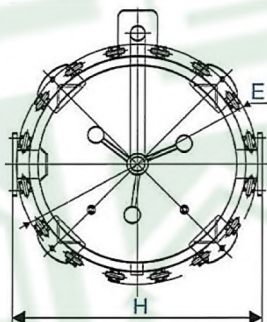

Abnie Paidar Sabz Water & Wastewater Environmental Management

BN5-Cartridge Filter Housing

Material: SUS304, SUS316L;

Max design working pressure 150 Psi

Polished or sandblast external surface.

Model	A (mm)	B (mm)	C (mm)	D (mm)	F (mm)	E (mm)	H (mm)	In/Out	Drain
BN5-W15L3	370	800	1580	φ 350	200	φ 350	490	1 1/2 " -2 "	1/2 "
BN5-W15L4	370	900	1830	φ 350	200	φ 350	490	1 1/2 " -2 "	1/2 "
BN5-W20L3	390	900	1630	φ 400	200	φ 400	560	2 " -3 "	3/4 "
BN5-W20L4	390	1000	1880	φ 400	200	φ 400	560	2 " -3 "	3/4 "
BN5-W27L3	460	900	1680	φ 450	250	φ 450	610	2 " -4 "	3/4 "
BN5-W27L4	460	1100	1930	φ 450	250	φ 450	610	2 " -4 "	3/4 "
BN5-W30L3	480	900	1740	φ 500	250	φ 500	660	2 " -4 "	1 "
BN5-W30L4	480	1100	1990	φ 500	250	φ 500	660	2 " -4 "	1 "
BN5-W36L3	500	900	1780	φ 550	250	φ 550	710	2.5 " -4 "	1 "
BN5-W36L4	500	1100	2030	φ 550	250	φ 550	710	2.5 " -4 "	1 "
BN5-W40L3	560	1000	1850	φ 600	300	φ 600	760	2 1/2 " -4 "	1 "
BN5-W40L4	560	1200	2100	φ 600	300	φ 600	760	2 1/2 " -4 "	1 "
BN5-W50L3	580	1000	1880	φ 650	300	φ 650	810	3 " -4 "	1 "
BN5-W50L4	580	1200	2130	φ 650	300	φ 650	810	3 " -4 "	1 "
BN5-W60L3	590	1000	1900	φ 700	300	φ 700	880	3 " -5 "	1 "
BN5-W60L4	590	1200	2150	φ 700	300	φ 700	880	3 " -5 "	1 "
BN5-W75L3	610	1000	1950	φ 750	300	φ 750	950	3 " -5 "	1-1/2 "
BN5-W75L4	610	1250	2200	φ 750	300	φ 750	950	3 " -5 "	1-1/2 "
BN5-W80L3	620	1100	1970	φ 800	300	φ 800	1000	4 " -6 "	1-1/2 "
BN5-W80L4	620	1250	2220	φ 800	300	φ 800	1000	4 " -6 "	1-1/2 "
BN5-W90L3	650	1100	2140	φ 850	300	φ 850	1000	4 " -6 "	1-1/2 "
BN5-W90L4	650	1250	2390	φ 850	300	φ 850	1000	4 " -6 "	1-1/2 "
BN5-W100L3	670	1100	2070	φ 900	300	φ 900	1140	4 " -6 "	1-1/2 "
BN5-W100L4	670	1350	2320	φ 900	300	φ 900	1140	4 " -6 "	1-1/2 "
BN5-W120L3	750	1200	2170	φ 1000	350	φ 1000	1240	4 " -6 "	1-1/2 "
BN5-W120L4	750	1400	2420	φ 1000	350	φ 1000	1240	4 " -6 "	1-1/2 "
BN5-W140L3	830	1300	2350	φ 1100	350	φ 1100	1400	4 " -6 "	2 "
BN5-W140L4	830	1500	2600	φ 1100	350	φ 1100	1400	4 " -6 "	2 "
BN5-W160L3	860	1300	2400	φ 1200	350	φ 1200	1500	6 " -10 "	2 "
BN5-W160L4	860	1500	2650	φ 1200	350	φ 1200	1500	6 " -10 "	2 "