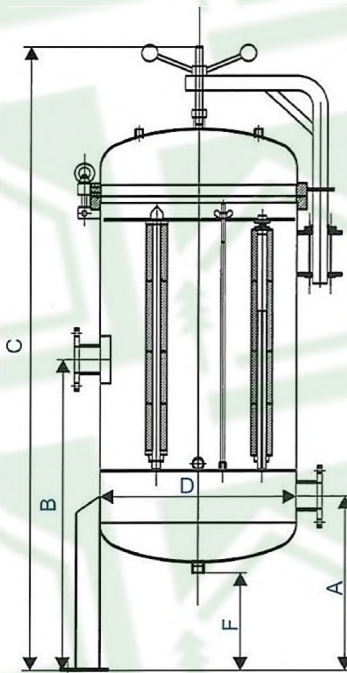

Abnie Paidar Sabz Water & Wastewater Environmental Management

BN5-Cartridge Filter Housing

Material: SUS304, SUS316L;

Max design working pressure 150 Psi

Polished or sandblast external surface.

Model	A (mm)	B (mm)	C (mm)	D (mm)	F (mm)	E (mm)	H (mm)	In/Out	Drain
BN5-W15L3	370	800	1580	φ 350	200	φ 350	490	1 1/2 " -2 "	1/2 "
BN5-W15L4	370	900	1830	φ 350	200	φ 350	490	1 1/2 " -2 "	1/2 "
BN5-W20L3	390	900	1630	φ 400	200	φ 400	560	2 " -3 "	3/4 "
BN5-W20L4	390	1000	1880	φ 400	200	φ 400	560	2 " -3 "	3/4 "
BN5-W27L3	460	900	1680	φ 450	250	φ 450	610	2 " -4 "	3/4 "
BN5-W27L4	460	1100	1930	φ 450	250	φ 450	610	2 " -4 "	3/4 "
BN5-W30L3	480	900	1740	φ 500	250	φ 500	660	2 " -4 "	1 "
BN5-W30L4	480	1100	1990	φ 500	250	φ 500	660	2 " -4 "	1 "
BN5-W36L3	500	900	1780	φ 550	250	φ 550	710	2.5 " -4 "	1 "
BN5-W36L4	500	1100	2030	φ 550	250	φ 550	710	2.5 " -4 "	1 "
BN5-W40L3	560	1000	1850	φ 600	300	φ 600	760	2 1/2 " -4 "	1 "
BN5-W40L4	560	1200	2100	φ 600	300	φ 600	760	2 1/2 " -4 "	1 "
BN5-W50L3	580	1000	1880	φ 650	300	φ 650	810	3 " -4 "	1 "
BN5-W50L4	580	1200	2130	φ 650	300	φ 650	810	3 " -4 "	1 "
BN5-W60L3	590	1000	1900	φ 700	300	φ 700	880	3 " -5 "	1 "
BN5-W60L4	590	1200	2150	φ 700	300	φ 700	880	3 " -5 "	1 "
BN5-W75L3	610	1000	1950	φ 750	300	φ 750	950	3 " -5 "	1-1/2 "
BN5-W75L4	610	1250	2200	φ 750	300	φ 750	950	3 " -5 "	1-1/2 "
BN5-W80L3	620	1100	1970	φ 800	300	φ 800	1000	4 " -6 "	1-1/2 "
BN5-W80L4	620	1250	2220	φ 800	300	φ 800	1000	4 " -6 "	1-1/2 "
BN5-W90L3	650	1100	2140	φ 850	300	φ 850	1000	4 " -6 "	1-1/2 "
BN5-W90L4	650	1250	2390	φ 850	300	φ 850	1000	4 " -6 "	1-1/2 "
BN5-W100L3	670	1100	2070	φ 900	300	φ 900	1140	4 " -6 "	1-1/2 "
BN5-W100L4	670	1350	2320	φ 900	300	φ 900	1140	4 " -6 "	1-1/2 "
BN5-W120L3	750	1200	2170	φ 1000	350	φ 1000	1240	4 " -6 "	1-1/2 "
BN5-W120L4	750	1400	2420	φ 1000	350	φ 1000	1240	4 " -6 "	1-1/2 "
BN5-W140L3	830	1300	2350	φ 1100	350	φ 1100	1400	4 " -6 "	2 "
BN5-W140L4	830	1500	2600	φ 1100	350	φ 1100	1400	4 " -6 "	2 "
BN5-W160L3	860	1300	2400	φ 1200	350	φ 1200	1500	6 " -10 "	2 "
BN5-W160L4	860	1500	2650	φ 1200	350	φ 1200	1500	6 " -10 "	2 "